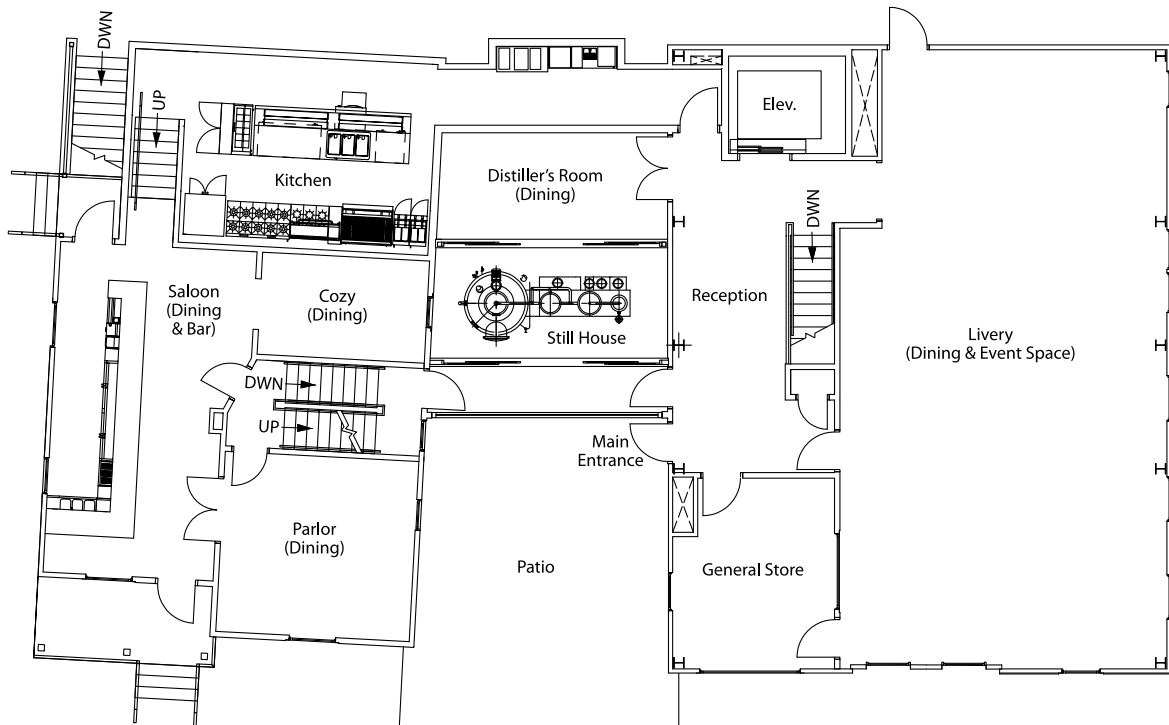

DISTILLERY & SALOON
PARK CITY · UTAH

OVERVIEW OF PARK CITY FACILITY

Room	Size (sq.ft.)	Capacity			
		Dining	Reception/Auditorium*	U-Shape/ Board	Class Room
Livery (National Garage)	26' x 49' (1274)	80	175*	30	120
Distiller's Room	10' x 18' (180)	10	20*	12	16
Rendezvous Room	15' x 16' (220)	16	30*	8	22
New West Room	12' x 26' (300)	24	40*	15	30
Cozy	8' x 14' (112)	8-10	15	-	N/A
Saloon	12' x 26' (180)	12 (at bar)	25	NA	NA
Parlor	15' x 15' (225)	12	25*	-	20
Patio	20' x 36' (720)	30	60	-	-
Total	2600	192	390	65	220

All rooms have 9' ceiling height except Livery, which is 13.5' to bottom of open trusses

MAIN FLOOR

UPPER LEVEL

LOWER LEVEL

DISTILLERY & SALOON
PARK CITY · UTAH

THE WEST. DISTILLED.™

High West's small batch spirits are available at finer restaurants and bars.
Bottles are available for purchase at the High West Distillery and Saloon in Park City.
Check our website to find locations near you or where you can buy online.