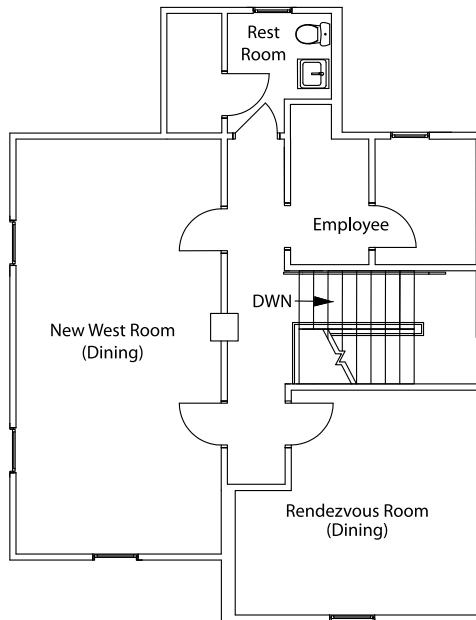

DISTILLERY & SALOON
PARK CITY · UTAH

OVERVIEW OF PARK CITY FACILITY

Room	Size (sq.ft.)	Capacity			
		Dining	Reception/Auditorium*	U-Shape/ Board	Class Room
Livery (National Garage)	26' x 49' (1274)	80	175*	30	120
Distiller's Room	10' x 18' (180)	10	20*	12	16
Rendezvous Room	15' x 16' (220)	16	30*	8	22
New West Room	12' x 26' (300)	24	40*	15	30
Cozy	8' x 14' (112)	8-10	15	-	N/A
Saloon	12' x 26' (180)	12 (at bar)	25	NA	NA
Parlor	15' x 15' (225)	12	25*	-	20
Patio	20' x 36' (720)	30	60	-	-
Total	2600	192	390	65	220

All rooms have 9' ceiling height except Livery, which is 13.5' to bottom of open trusses

MAIN FLOOR

UPPER LEVEL

LOWER LEVEL

DISTILLERY & SALOON
PARK CITY · UTAH

THE WEST. DISTILLED.™

High West's small batch spirits are available at finer restaurants and bars.
Bottles are available for purchase at the High West Distillery and Saloon in Park City.
Check our website to find locations near you or where you can buy online.