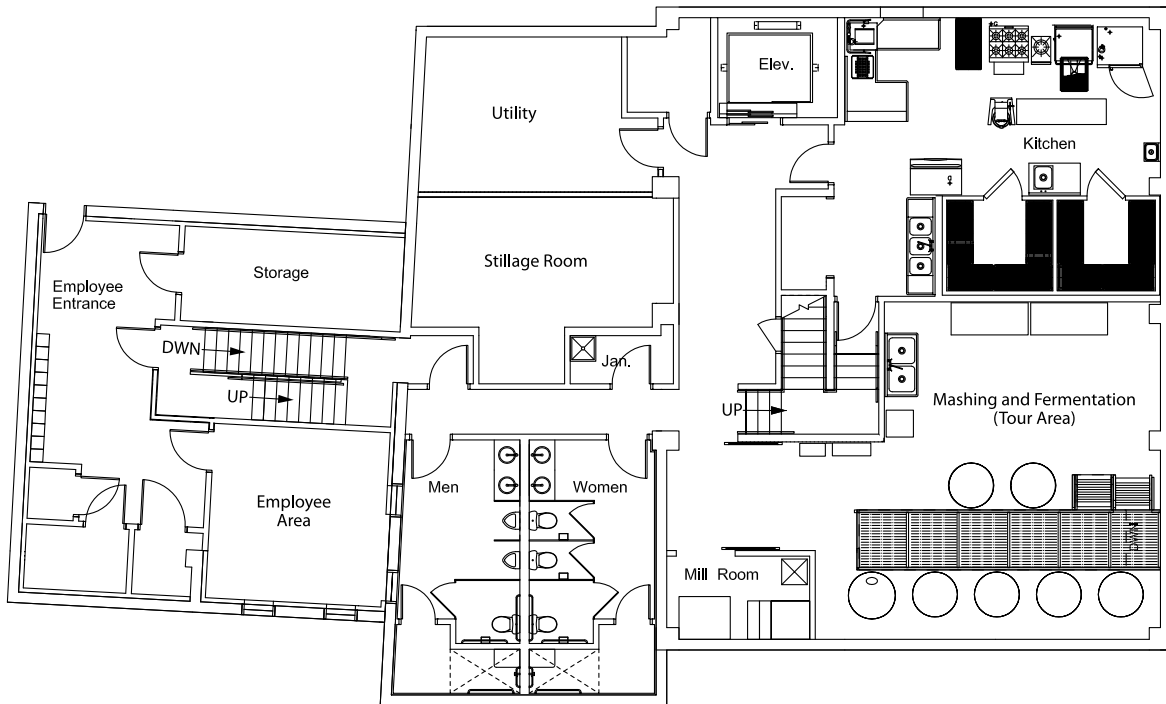

DISTILLERY & SALOON
PARK CITY · UTAH

OVERVIEW OF PARK CITY FACILITY

Room	Size (sq.ft.)	Capacity			
		Dining	Reception/Auditorium*	U-Shape/ Board	Class Room
Livery (National Garage)	26' x 49' (1274)	80	175*	30	120
Distiller's Room	10' x 18' (180)	10	20*	12	16
Rendezvous Room	15' x 16' (220)	16	30*	8	22
New West Room	12' x 26' (300)	24	40*	15	30
Cozy	8' x 14' (112)	8-10	15	-	N/A
Saloon	12' x 26' (180)	12 (at bar)	25	NA	NA
Parlor	15' x 15' (225)	12	25*	-	20
Patio	20' x 36' (720)	30	60	-	-
Total	2600	192	390	65	220

All rooms have 9' ceiling height except Livery, which is 13.5' to bottom of open trusses

MAIN FLOOR

UPPER LEVEL

LOWER LEVEL

DISTILLERY & SALOON
PARK CITY · UTAH

THE WEST. DISTILLED.™

High West's small batch spirits are available at finer restaurants and bars.
Bottles are available for purchase at the High West Distillery and Saloon in Park City.
Check our website to find locations near you or where you can buy online.